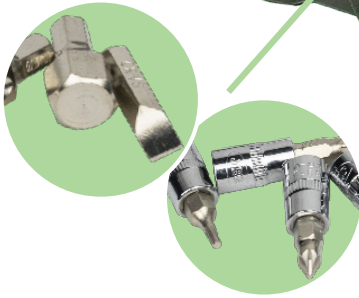

113 PIECE TOOL CASE
12 POINT SOCKETS

CHROME FINISH

706

Kg

3

108

Material: **CR-V**

113
PCS

CrV

STEEL
S2

54047

SPARE PARTS
AVAILABLE

CONTAIN

	1/2"	x17	10, 11, 12, 13, 14, 15, 16, 17, 18, 19, 20, 21, 22, 24, 27, 30, 32mm
	1/4"	x13	4, 4.5, 5, 5.5, 6, 7, 8, 9, 10, 11, 12, 13, 14mm
	1/2"	x5	14, 15, 17, 19, 22mm
	1/4"	x8	6, 7, 8, 9, 10, 11, 12, 13mm
	1/2"	x8	E10, E11, E12, E14, E16, E18, E20, E24
	1/4"	x5	E4, E5, E6, E7, E8
	1/2"	x2	125, 250mm
	1/4"	x2	50, 100mm

	x2	1/2" - 1/4"
	1/2"	x1 adapter 3/8"(H) - 1/2"(M)
	1/2"	x1 8mm
	x5	7, 8, 10, 12, 14mm
	x3	SL8, SL10, SL12
	x2	PH3, PH4
	x2	PZ3, PZ4
	x5	T40, T45, T50, T55, T60
	x5	5, 6, 8, 10, 12mm

	1/2"	x2	16, 21mm
	x3	1.5, 2, 2.5mm	
	x1	1/4"	
	x1	1/4"	
	x2	PH1, PH2	
	x2	PZ1, PZ2	
	x4	3, 4, 5, 6mm	
	x3	SL4, SL5.5, SL6.5	
	x8	T8, T10, T15, T20, T25, T27, T30	